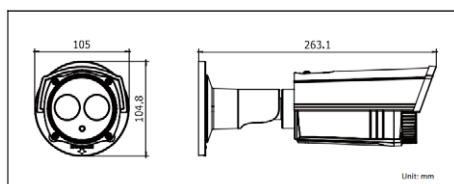

DS-2CE16C2T-IT1/IT3

HD720P Turbo HD EXIR Bullet Camera

EXIR

Key features

- HD720P Video Output
- Adopt HDTVl Technology
- True Day/Night, Smart IR
- EXIR technology, 20/40m IR distance
- IP66 weatherproof

Dimensions

Accessories

Video balun
DS-1H18

Available models

DS-2CE16C2T-IT1
DS-2CE16C2T-IT3

	DS-2CE16C2T-IT1	DS-2CE16C2T-IT3
Camera		
Image Sensor	1 / 3" Progressive Scan CMOS	
Signal System	PAL / NTSC	
Effective Pixels	1280(H)*720(V)	
Min. Illumination	0.01 Lux @(F1.2,AGC ON), 0 Lux with IR	
Shutter speed	1/25(1/30) s to 1/50,000 s	
Lens	3.6mm (2.8mm, 6mm, 8mm optional)	3.6mm (2.8mm, 6mm, 8mm, 12mm, 16mm optional)
	Angle of View: 76.88°(3.6mm), 99.73°(2.8mm), 50.1°(6mm), 36.8°(8mm)	Angle of View: 76.88°(3.6mm), 99.73°(2.8mm), 50.1°(6mm), 36.8°(8mm), 24.33°(12mm), 18.4°(16mm)
Lens Mount	M12	
Day & Night	ICR	
Synchronization	Internal synchronization	
Video Frame Rate	720p@25fps/720p@30fps	
HD Video Output	1 Analog HD output	
S / N Ratio	More than 52dB	
General		
Working Temperature / Humidity	-40 °C - 60 °C (-40 °F - 140 °F) Humidity 90% or less (non-condensing)	
Power Supply	12V DC	
Power Consumption	Max. 3W	Max. 4.5W
Weather Proof Ratings	IP66	
IR Range	Up to 20m	Up to 40m
Dimensions	94.6×83×210.8mm(3.72"×3.27"×8.30")	
Weight	700 g (1.54 lbs)	